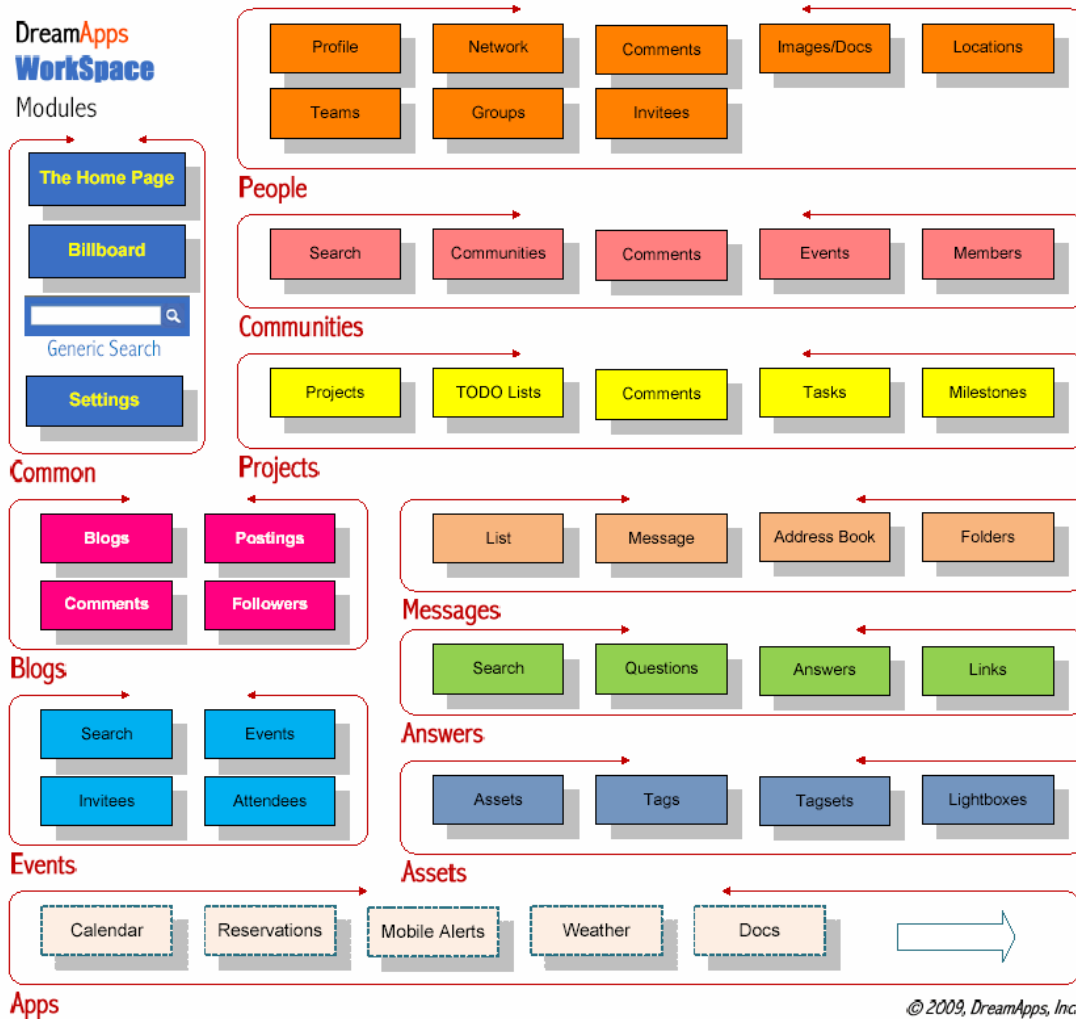

4 More

- 1) Managing projects involving people across the borders of geography and organization
- 2) Secured and immediate access to digital assets and contents with myriads of ownership patterns, content and formats
- 3) Inter-operating with diverse messaging and communication devices and protocols
- 4) Providing a common platform for all to interact and collaborate

Our Response

WorkSpace

enables you to build a networked workforce who collaborate on projects, campaigns, events and activities such as learning, sourcing, supporting and community building by sharing ideas, knowledge, opinions and digital contents such as blogs, documents, images, sound clips and videos while enhancing your corporate knowledge pool and advancing their personal and professional aspirations.

9 Modules

- 1) People
- 2) Communities
- 3) Projects
- 4) Blogs
- 5) Messages
- 6) Answers
- 7) Events
- 8) Assets
- 9) Apps

Desktop Interface

WorkSpace

- Profile
- Network
- Comments
- Images/Docs**
- Locations
- Teams
- Groups
- Invitees